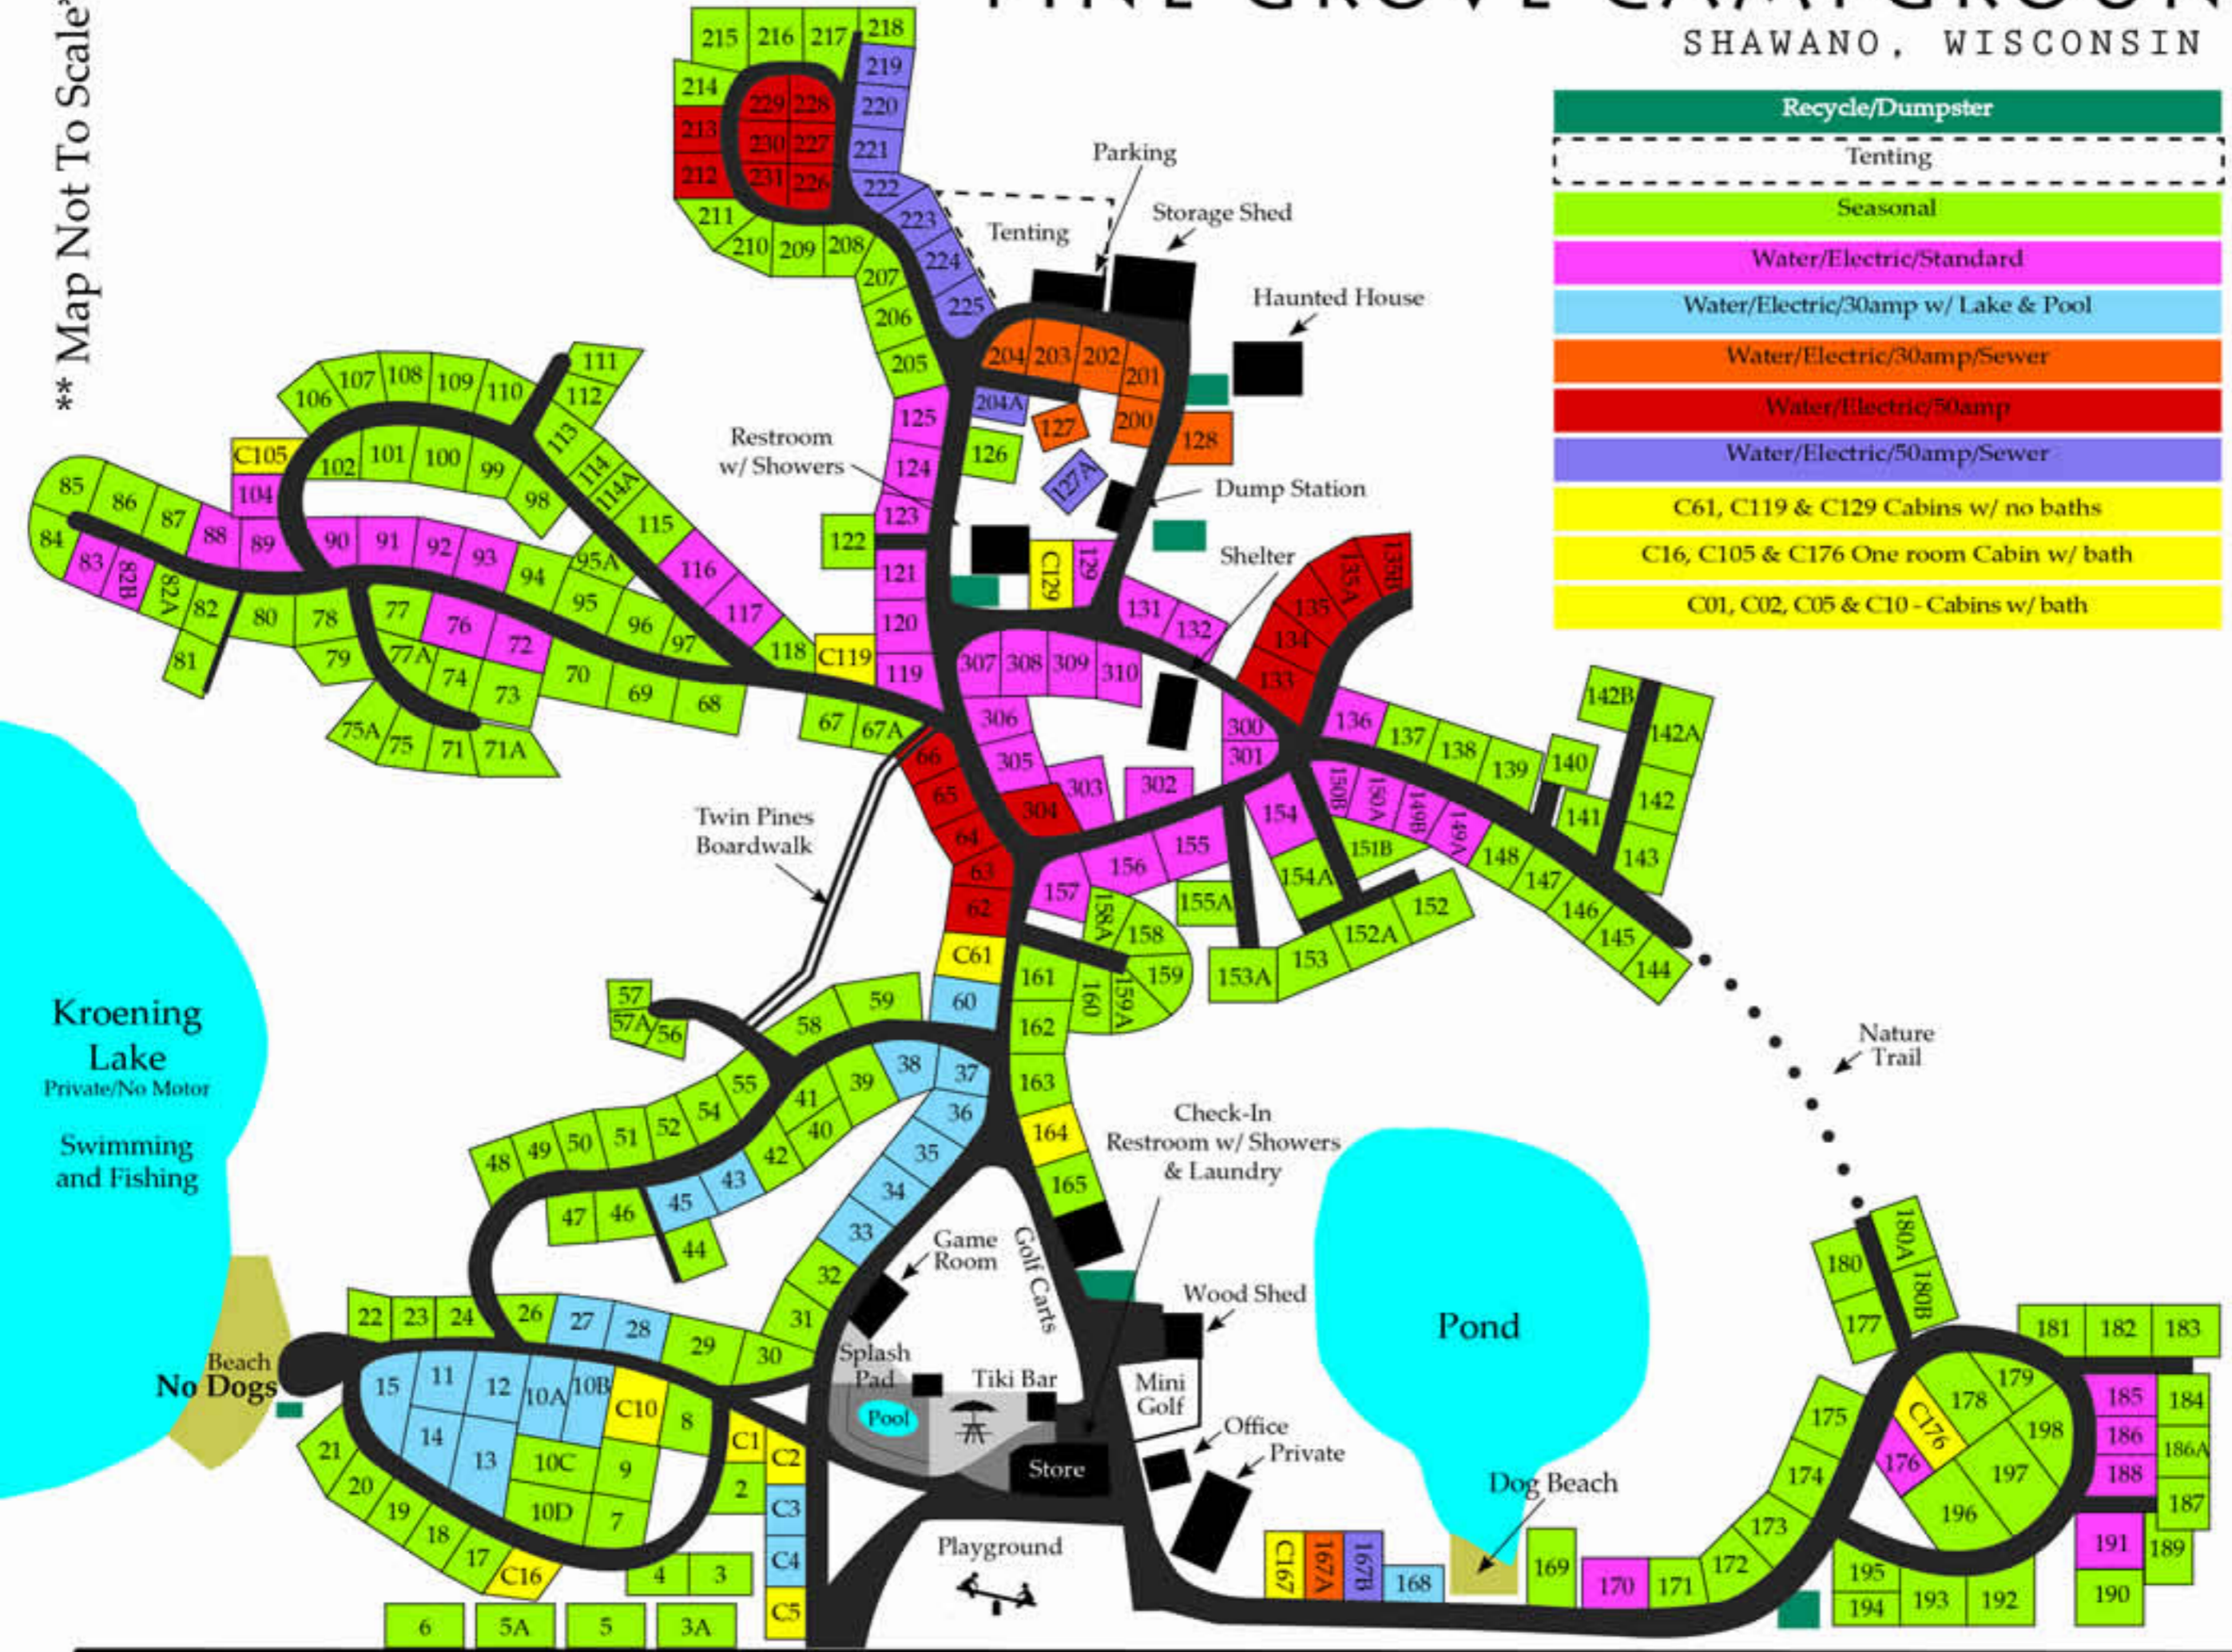

PINE GROVE CAMPGROUND

SHAWANO, WISCONSIN

** Map Not To Scale**

Recycle/Dumpster
Tenting
Seasonal
Water/Electric/Standard
Water/Electric/30amp w/ Lake & Pool
Water/Electric/30amp/Sewer
Water/Electric/50amp
Water/Electric/50amp/Sewer
C61, C119 & C129 Cabins w/ no baths
C16, C105 & C176 One room Cabin w/ bath
C01, C02, C05 & C10 - Cabins w/ bath

Kroening Lake
Private/No Motor
Swimming and Fishing

Beach
No Dogs

Pond

Dog Beach

City Hwy G

Campground Road